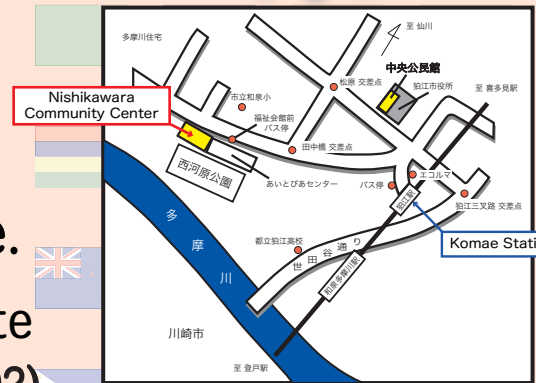

Komae International Friendship Association Japanese Speech Contest 2025

Sunday, March 23, 2025, 13:00~15:00
Nishikawara Community Center
(Multipurpose hall)

International Cultural Exchange Event

- Currently recruiting participants
- Number of participants is 15.
- Presentation time is 5 minutes.
- The topic is free.
- All participants can get a certificate and a prize.

To apply using QR code or KIFA site
(<https://logoform.jp/form/SuTL/913102>)

• Walk: 15 minutes from Komae Station
• Bus: Odakyu Bus [Koma 01] from the north exit of Komae Station
Take the bus bound for Tamagawa Jutaku and get off at Fukushi Kaikan-mae